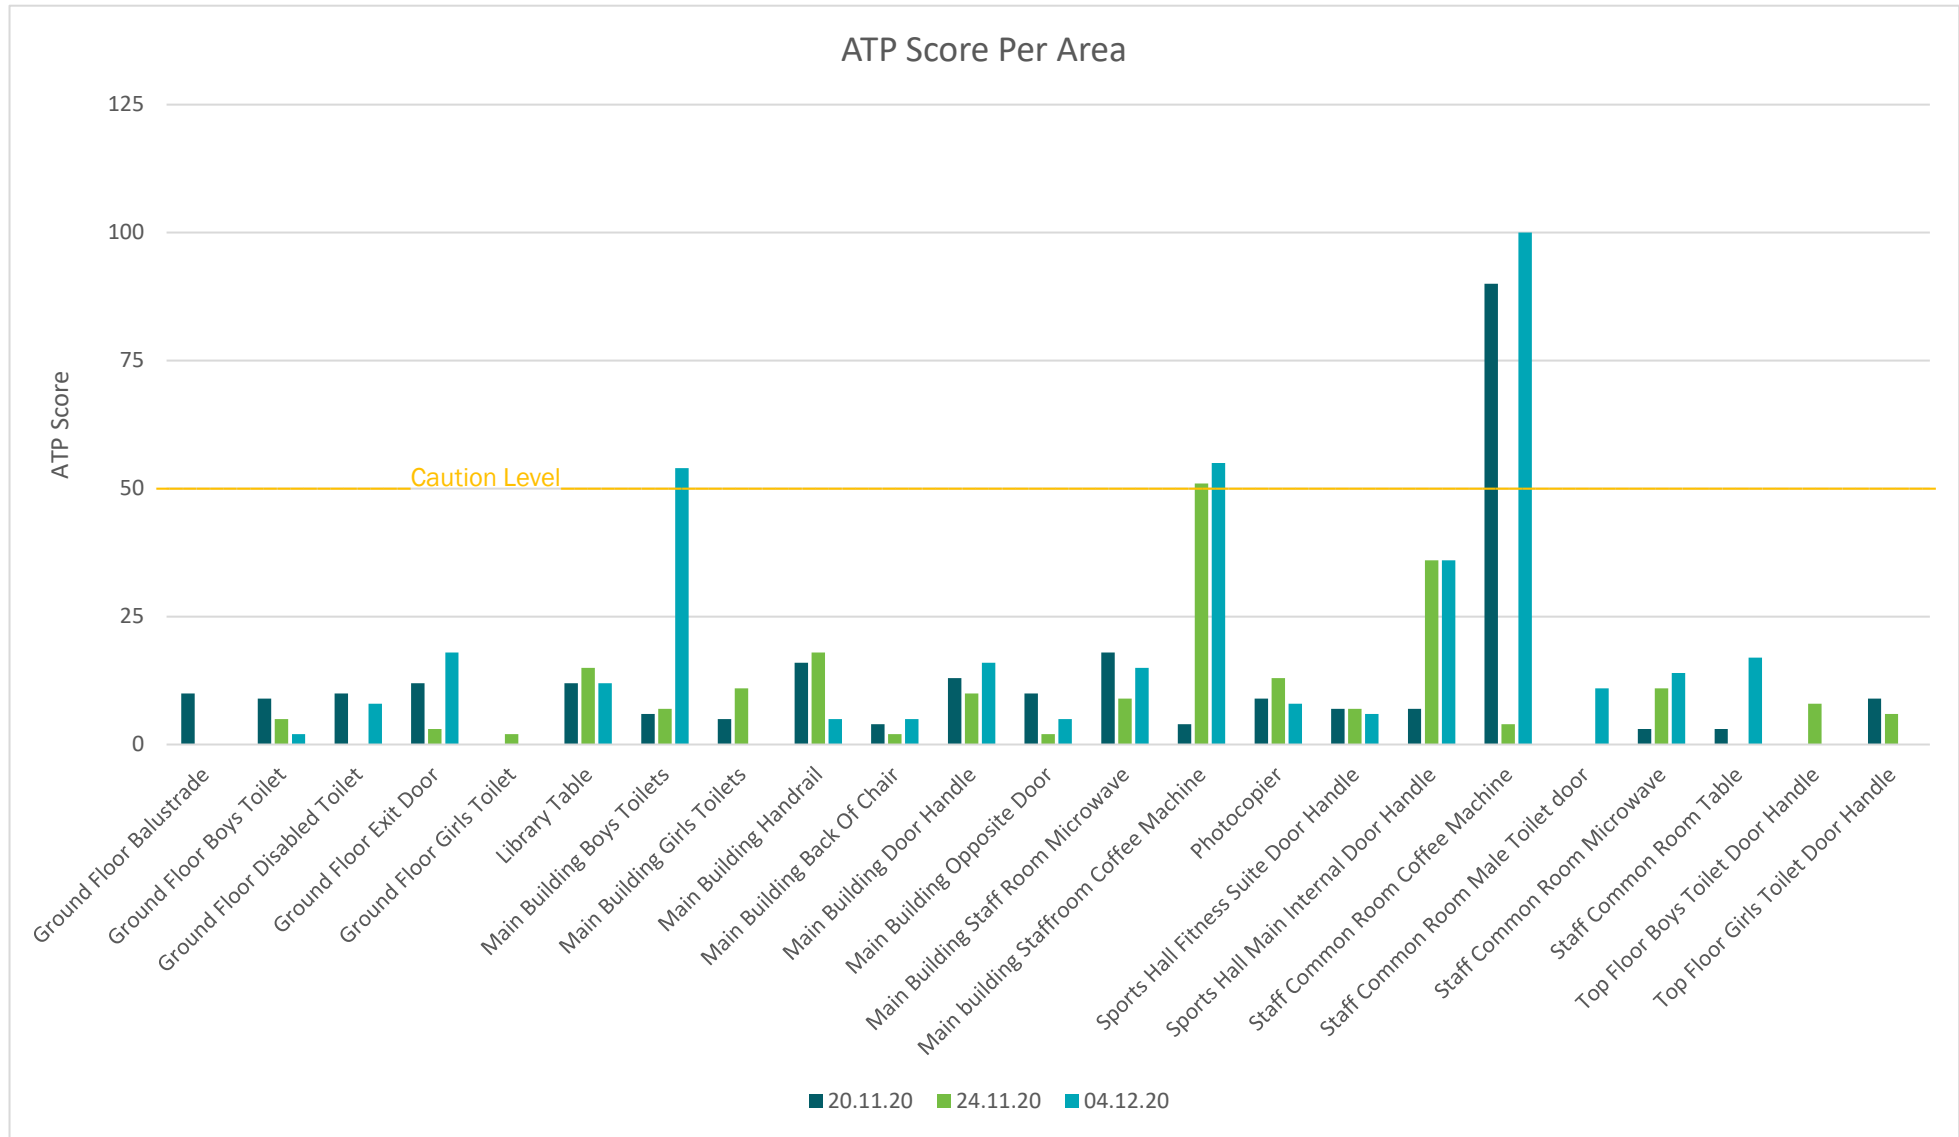

ATP Score Per Area

Data Table

AREA - LOCATION	08/09/2020		15/09/2020		15/09/2020		28/09/2020		08/10/2020		20/10/2020		27/10/2020		06/11/2020		20/11/2020		24/11/2020		04/12/2020	
	Reading	Result State	Reading	Result State	Reading	Result State	Reading	Result State	Reading	Result State	Reading	Result State	Reading	Result State	Reading	Result State	Reading	Result State	Reading	Result State	Reading	Result State
Ground Floor Balustrade	30	Pass					3	Pass	11	Pass	15	Pass	10	Pass	59	Pass	10	Pass	0	Pass	0	Pass
Ground Floor Boys Toilet	28	Pass	57	Caution	47	Pass	5	Pass	9	Pass	5	Pass	3	Pass	5	Pass	9	Pass	5	Pass	2	Pass
Ground Floor Disabled Toilet	9	Pass					0	Pass	0	Pass	0	Pass	3	Pass	6	Pass	10	Pass	0	Pass	8	Pass
Ground Floor Exit Door							0	Pass	30	Pass	0	Pass	9	Pass	6	Pass	12	Pass	3	Pass	18	Pass
Ground Floor Girls Toilet	0	Pass	33	Pass	31	Pass	6	Pass	5	Pass	7	Pass	10	Pass	0	Pass	0	Pass	2	Pass	0	Pass
Library Table	34	Pass					22	Pass	36	Pass	15	Pass	15	Pass	9	Pass	12	Pass	15	Pass	12	Pass
Main Building Boys Toilets	140	Fail			25	Pass	43	Pass	5	Pass	4	Pass	9	Pass	2	Pass	6	Pass	7	Pass	54	Pass
Main Building Girls Toilets	137	Fail					49	Pass	0	Pass	2	Pass	6	Pass	6	Pass	5	Pass	11	Pass	0	Pass
Main Building Handrail	59	Caution	55	Caution	5	Pass	47	Pass	62	Caution	88	Caution	40	Pass	13	Pass	16	Pass	18	Pass	5	Pass
Main Building Back Of Chair	85	Caution					9	Pass	0	Pass	0	Pass	0	Pass	5	Pass	4	Pass	2	Pass	5	Pass
Main Building Door Handle											8	Pass	17	Pass	0	Pass	13	Pass	10	Pass	16	Pass
Main Building Opposite Door	77	Caution					0	Pass	27	Pass	10	Pass	5	Pass	3	Pass	10	Pass	2	Pass	5	Pass
Main Building Staff Room Microwave	67	Caution					16	Pass	11	Pass	69	Caution	25	Pass	35	Pass	18	Pass	9	Pass	15	Pass
Main building Staffroom Coffee Machine	369	Fail					120	Fail	45	Pass	9	Pass	47	Pass	5	Pass	4	Pass	51	Caution	55	Pass
Photocopier	83	Caution					11	Pass	28	Pass	5	Pass	0	Pass	10	Pass	9	Pass	13	Pass	8	Pass
Sports Hall Fitness Suite Door Handle									12	Pass	0	Pass	8	Pass	5	Pass	7	Pass	7	Pass	6	Pass
Sports Hall Main Internal Door Handle									4	Pass	18	Pass	23	Pass	0	Pass	7	Pass	36	Pass	36	Pass
Staff Common Room Coffee Machine	519	Fail	336	Fail	26	Pass	77	Caution	50	Pass	3	Pass	9	Pass	0	Pass	90	Caution	4	Pass	100	Caution
Staff Common Room Male Toilet door	141	Fail	238	Fail	26	Pass	0	Pass	12	Pass	0	Pass	16	Pass	7	Pass	0	Pass	0	Pass	11	Pass
Staff Common Room Microwave	34	Pass	374	Fail	56	Caution	8	Pass	0	Pass	15	Pass	5	Pass	3	Pass	3	Pass	11	Pass	14	Pass
Staff Common Room Table	28	Pass	15	Pass	11	Pass	7	Pass	4	Pass	6	Pass	6	Pass	0	Pass	3	Pass	0	Pass	17	Pass
Top Floor Boys Toilet Door Handle									11	Pass	14	Pass	11	Pass	10	Pass	0	Pass	8	Pass	0	Pass
Top Floor Girls Toilet Door Handle									14	Pass	0	Pass	4	Pass	4	Pass	9	Pass	6	Pass	0	Pass